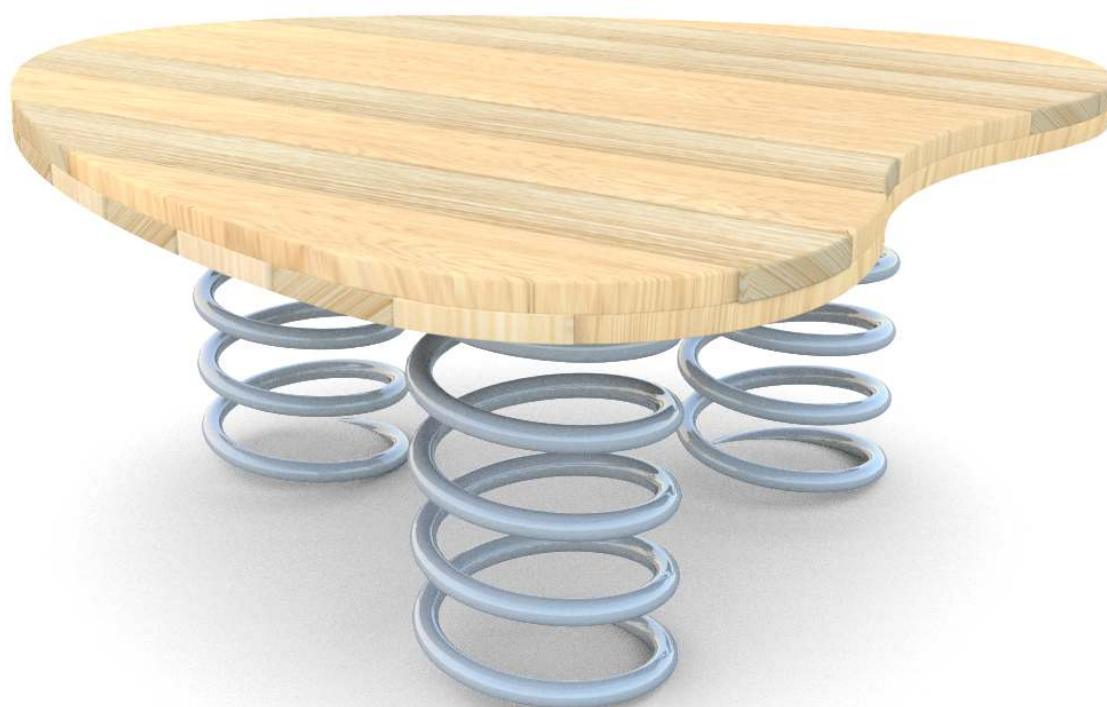

SOCIALIZING

BALANCING

JUMPING

INFORMATION ABOUT THE PRODUCT

Dimensions	ca. 90 x 90 cm
Safety zone	ca. 390 x 390 cm
Overall height	ca. 38 cm
Free fall height	ca. 38 cm
Amount of users	3 persons
Product complies with EN 1176-1:2017-12	YES
Availability of spare parts	YES
Age range	3-12
The biggest element	90 cm
The heaviest element	50 kg
<small>According to EN 1176-1:2017-12 norm, the product requires applying a safety surface according to the product's free fall height.</small>	

Visualisation is for reference only,
actual appearance may vary.

SCALE 1:125

MATERIALS:

NATURAL ROBINIA WOOD

SPRINGERS' SPRINGS MADE OF SPRING STEEL