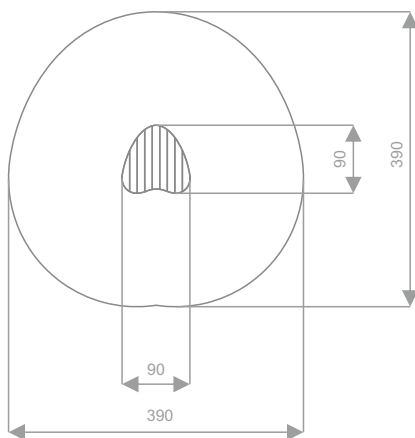

SOCIALIZING

BALANCING

JUMPING

INFORMATION ABOUT THE PRODUCT

Dimensions	ca. 90 x 90 cm
Safety zone	ca. 390 x 390 cm
Overall height	ca. 38 cm
Free fall height	ca. 38 cm
Amount of users	3 persons
Product complies with EN 1176-1:2017-12	YES
Availability of spare parts	YES
Age range	3-12
The biggest element	90 cm
The heaviest element	50 kg
<small>According to EN 1176-1:2017-12 norm, the product requires applying a safety surface according to the product's free fall height.</small>	

Visualisation is for reference only,
actual appearance may vary.

SCALE 1:125

MATERIALS:

NATURAL ROBINIA WOOD

SPRINGERS' SPRINGS MADE OF SPRING STEEL